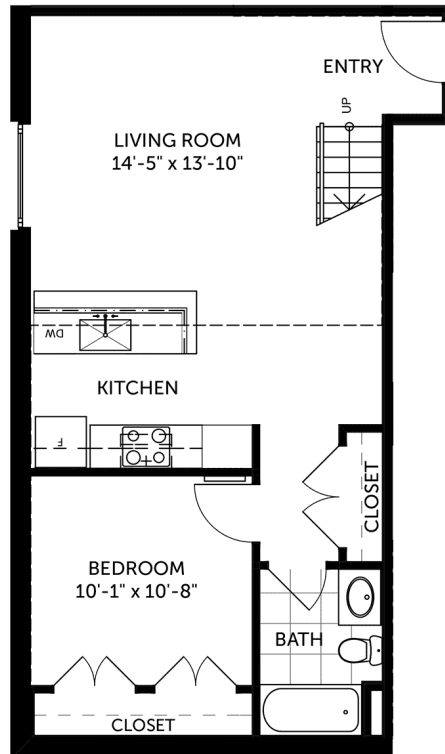

BRICK Building

2 BR

Unit A106
2 bedroom / 2 bath Loft

1st floor entry
999 sqft

LOWER FLOOR

UPPER FLOOR